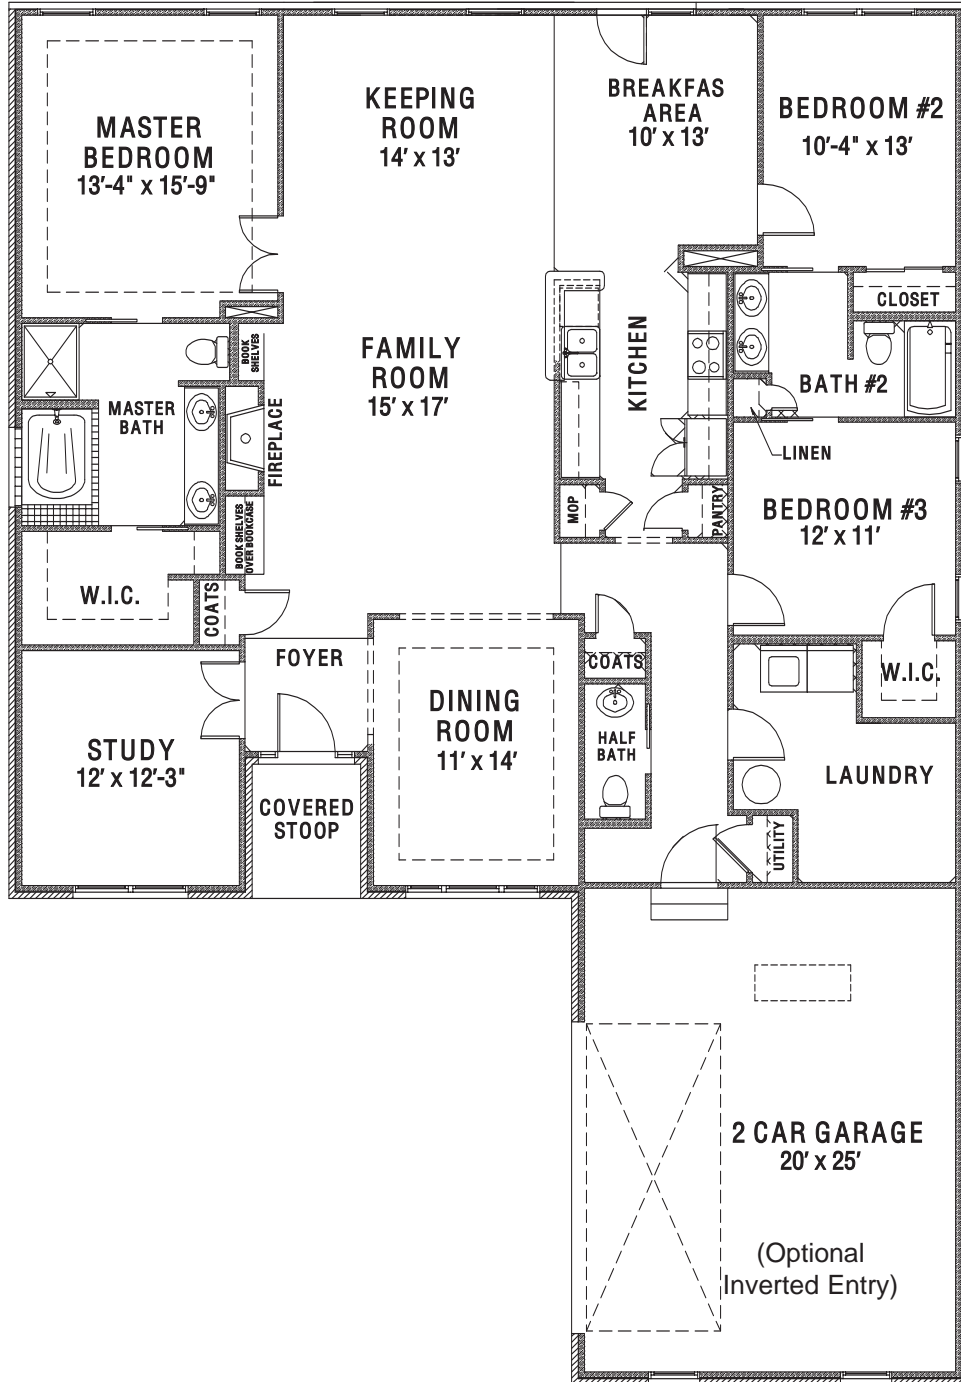

THE STONEHAVEN

Ask your new homes specialist about the many designer features available.

07/11/14

The Stonehaven

2,269 Square Feet

07/11/14

3445 Richmond Road, Suite 200, Lexington, Kentucky 40509, Office, (859) 277-1600
ALL FEATURES, DESIGNS, PLANS, SPECIFICATIONS, AND PRICES ARE SUBJECT TO CHANGE WITHOUT NOTICE