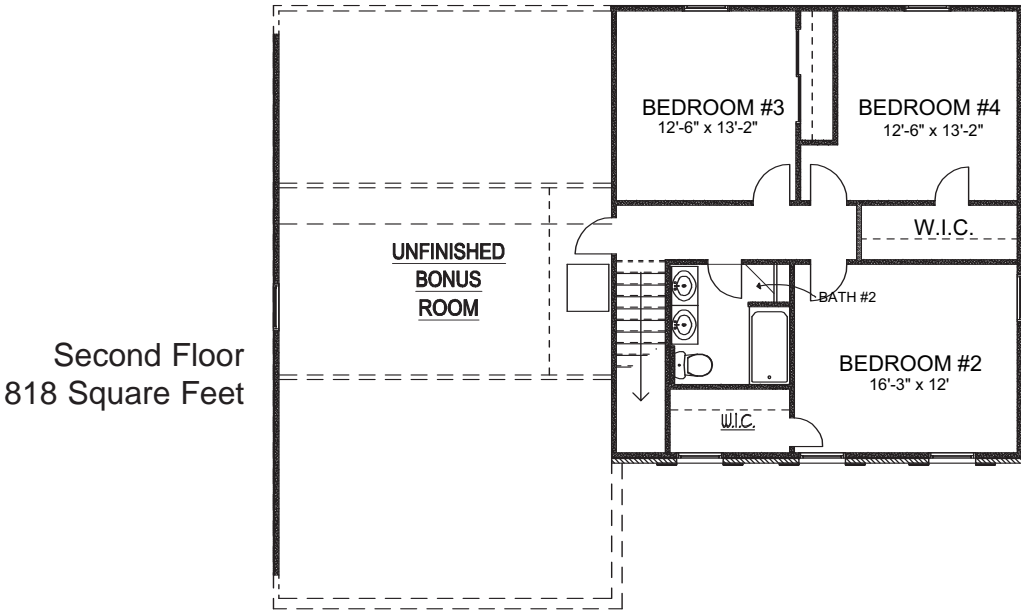

# The Yorkshire

2098 Square Feet

First Floor  
1280 Square Feet

Second Floor  
818 Square Feet

07/11/14

3445 Richmond Road, Suite 200, Lexington, Kentucky 40509, Office, (859) 277-1600  
ALL FEATURES, DESIGNS, PLANS, SPECIFICATIONS, AND PRICES ARE SUBJECT TO CHANGE WITHOUT NOTICE