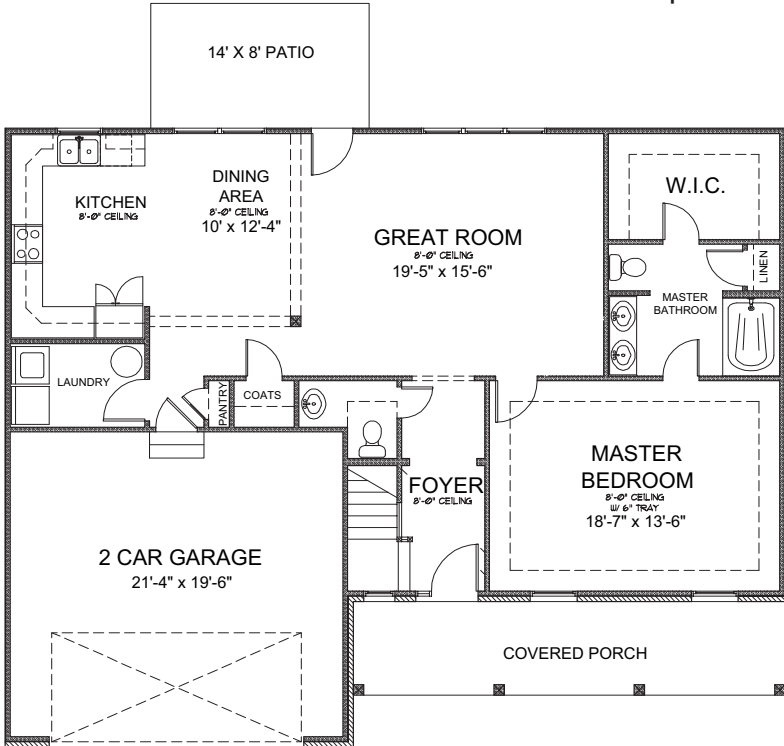

# The Yorkshire

2098 Square Feet

First Floor  
1280 Square Feet

Second Floor  
818 Square Feet

07/11/14

3445 Richmond Road, Suite 200, Lexington, Kentucky 40509, Office, (859) 277-1600  
ALL FEATURES, DESIGNS, PLANS, SPECIFICATIONS, AND PRICES ARE SUBJECT TO CHANGE WITHOUT NOTICE