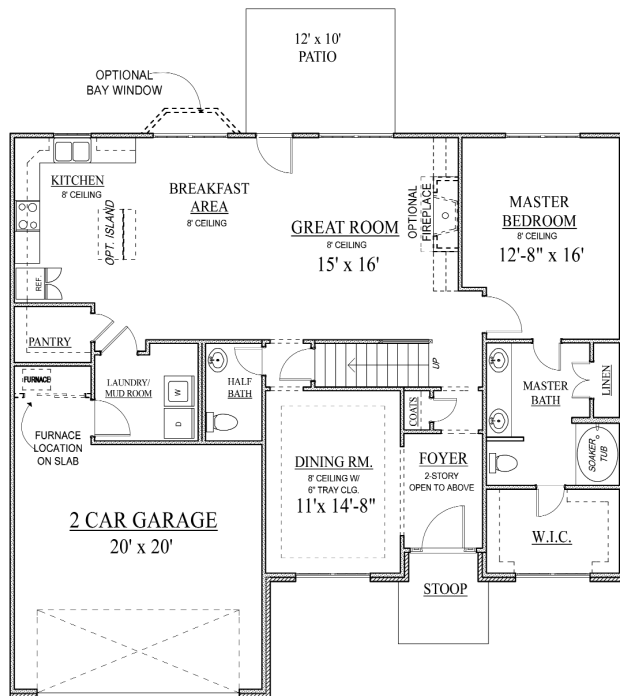

THE CLAYBORNE

Ask your new homes specialist about the many designer features available.

06/12/14

THE CLAYBORNE

3114 Square Feet

First Floor

OPTIONAL MASTER BATH LAYOUT
48" SHOWER
-OPT. GLS BLK WIN.
-OPT. WHIRPOOL TUBPOOL TUB

Second Floor

06/12/14

3445 Richmond Road, Suite 200, Lexington, Kentucky 40509, Office, (859) 277-1600
ALL FEATURES, DESIGNS, PLANS, SPECIFICATIONS, AND PRICES ARE SUBJECT TO CHANGE WITHOUT NOTICE