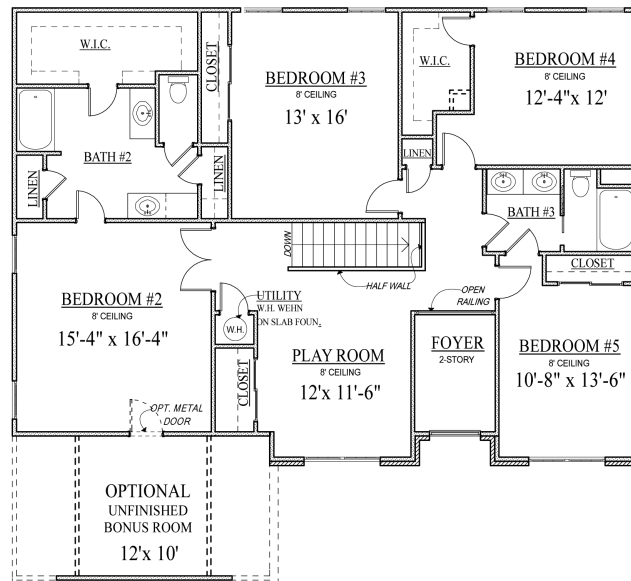

THE CLAYBORNE

Ask your new homes specialist about the many designer features available.

06/12/14

THE CLAYBORNE

3114 Square Feet

First Floor

OPTIONAL MASTER BATH LAYOUT
48" SHOWER
-OPT. GLS BLK WIN.
-OPT. WHIRPOOL TUBPOOL TUB

Second Floor

06/12/14

3445 Richmond Road, Suite 200, Lexington, Kentucky 40509, Office, (859) 277-1600
ALL FEATURES, DESIGNS, PLANS, SPECIFICATIONS, AND PRICES ARE SUBJECT TO CHANGE WITHOUT NOTICE